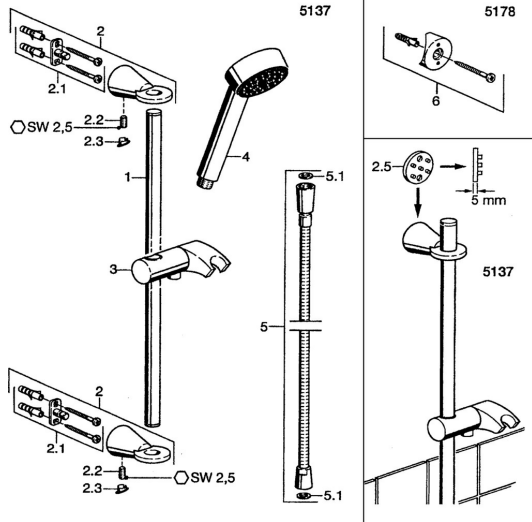

EAN: 4015474039865
static.hansa.com/51370190

Spare parts

SP51370190

	Name		Code
2	Wall bracket Chrome	Discontinued	59912090
2.1	Fixing set	Discontinued	59912081
2.2	Pin, M5x8	Discontinued	59912082
2.3	Cover plug Chrome	Discontinued	59912083
2.5	Supply, L=5 Chrome	Discontinued	59912462
3	Hand shower holder Chrome	Discontinued	59912085
4	Hand shower Chrome	Discontinued	51170200
5	Shower hose, L=1600 Chrome		04120500
5.1	Gasket ring, d 21x12x2		59912304
6	Installation kit Chrome	Discontinued	51780900