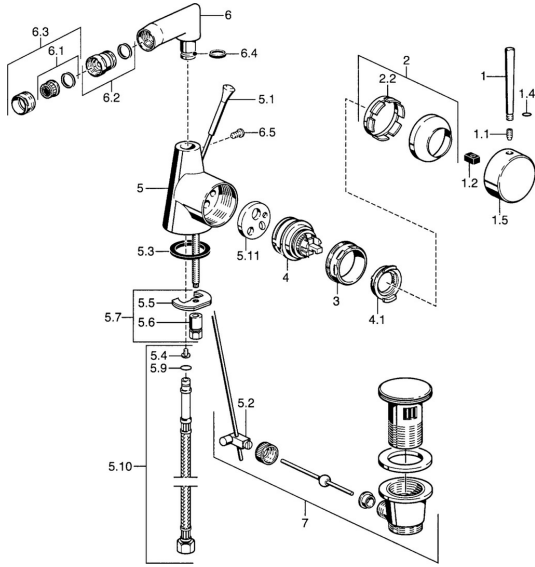

EAN: 4015474039810
static.hansa.com/5136320174

Spare parts

SP51363201

	Name		Code
1	Lever, 60 mm Chrome Discontinued		59911882
1	Lever, 80 mm Chrome Discontinued		59912122
1.1	Screw, M5x8, SW2.5		59904755
1.2	Bushing		59904778
1.4	O-ring, d 6x1		59912136
1.5	Cap Chrome Discontinued		59911885
2	Covering cap Chrome		59906563
2.2	Fixing sleeve		59906695
3	Eye screw, M50x1, SW45		59904775
4	Cartridge, 4.8 eco		59904601
4.1	Hot water limiter		59904759
5.1	Pop-up operating rod Chrome Discontinued		59911887
5.2	Swivel joint		59904624
5.3	Gasket, 37x48x3.5		59911422
5.4	Attachment clamp Discontinued		59911416
5.5	Fixing plate		59904765
5.6	Screw, M8x1, SW13		59904766
5.7	Fixing set		59910749
5.9	O-ring, d 4x1		59902331
5.10	Flexible pipe, L=370, G3/8 Discontinued		59911626
5.11	Adapter Discontinued		59911894
6	Spout Chrome Discontinued		59912146
6.1	Aerator, M22/24 A		59902081
6.2	Ball joint for bidet faucet, M24x1		59904920
6.3	Aerator, M24x1 STD HC A Chrome		59902366
6.4	Sealing kit		59911884
6.5	Screw, M4x7		59902075
7	Pop-up waste Chrome		59911441
N.I.	Coupling pipe, 10xG3/8 Chrome Discontinued		59912332