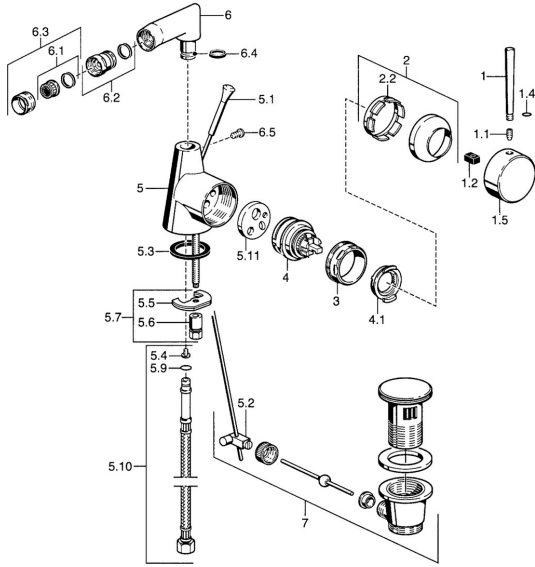

EAN: 4015474039803
static.hansa.com/51363201

Spare parts

SP51363201

	Name		Code
1	Lever, 60 mm Chrome	Discontinued	59911882
1	Lever, 80 mm Chrome	Discontinued	59912122
1.1	Screw, M5x8, SW2.5		59904755
1.2	Bushing		59904778
1.4	O-ring, d 6x1		59912136
1.5	Cap Chrome	Discontinued	59911885
2	Covering cap Chrome		59906563
2.2	Fixing sleeve		59906695
3	Eye screw, M50x1, SW45		59904775
4	Cartridge, 4.8 eco		59904601
4.1	Hot water limiter		59904759
5.1	Pop-up operating rod Chrome	Discontinued	59911887
5.2	Swivel joint		59904624
5.3	Gasket, 37x48x3.5		59911422
5.4	Attachment clamp	Discontinued	59911416
5.5	Fixing plate		59904765
5.6	Screw, M8x1, SW13		59904766
5.7	Fixing set		59910749
5.9	O-ring, d 4x1		59902331
5.10	Flexible pipe, L=370, G3/8	Discontinued	59911626
5.11	Adapter	Discontinued	59911894
6	Spout Chrome	Discontinued	59912146
6.1	Aerator, M22/24 A		59902081
6.2	Ball joint for bidet faucet, M24x1		59904920
6.3	Aerator, M24x1 STD HC A Chrome		59902366
6.4	Sealing kit		59911884
6.5	Screw, M4x7		59902075
7	Pop-up waste Chrome		59911441
N.I.	Coupling pipe, 10xG3/8 Chrome	Discontinued	59912332