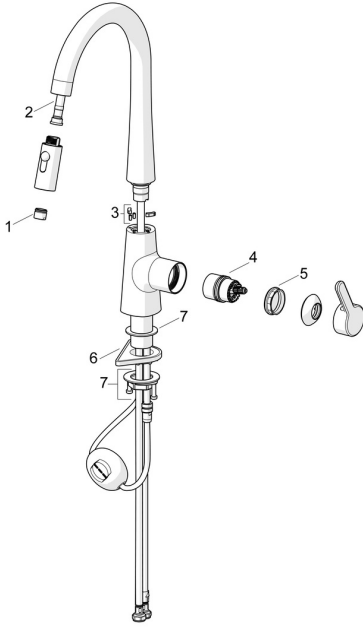

## Spare parts

### SP51362283CLR

	Name	Code
01	Aerator	59914583
02	Hose, L=1500, G1/2-M14x1	59914690
03	Spout overturning stopper, 60°/0°	<b>Discontinued</b> 59914281
04	Cartridge	59914665
05	Tightening nut, M42x1.5, SW 38	59914128
06	Supporting plate	59910008
07	Fixing set	59913371