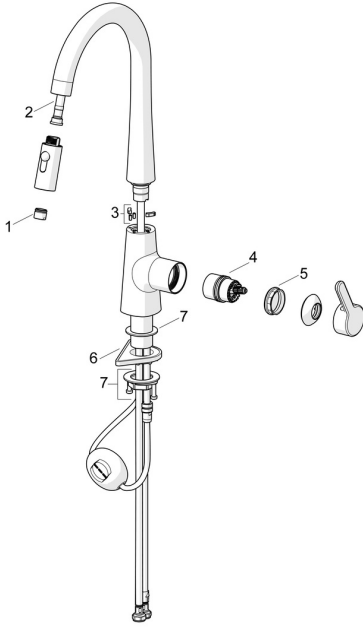

EAN: 4057304020186
static.hansa.com/5136228333

Spare parts

SP51362283CLR

	Name	Code
01	Aerator	59914583
02	Hose, L=1500, G1/2-M14x1	59914690
03	Spout overturning stopper, 60°/0°	Discontinued 59914281
04	Cartridge	59914665
05	Tightening nut, M42x1.5, SW 38	59914128
06	Supporting plate	59910008
07	Fixing set	59913371