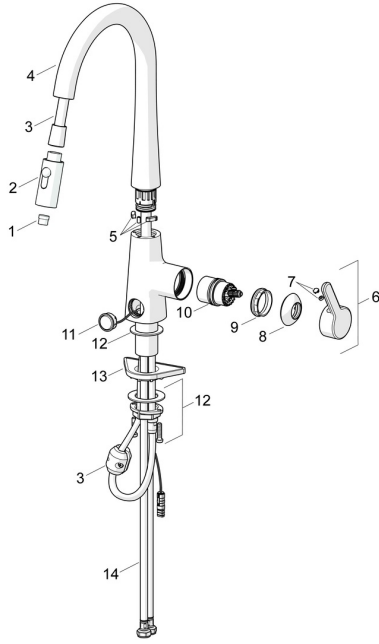

EAN: 4057304007057
static.hansa.com/51362283

Spare parts

SP51362283

	Name	Code
01	Aerator	59914583
02	Shower head Chrome	59914584
03	Hose, L=1500, G1/2-M14x1	59914690
04	Spout Chrome Discontinued	59914689
05	Spout overturning stopper, 60°/0° Discontinued	59914281
06	Lever Chrome	59914652
07	Symbol plug	59914341
08	Covering cap Chrome	59914649
09	Tightening nut, M42x1.5, SW 38	59914128
10	Cartridge	59914665
11	Push button, 3 V Chrome	1004296V
12	Fixing set	59913371
13	Supporting plate	59910008
14	Flexible pipe, L=550, G3/8-M10x1 LH Discontinued	59914691