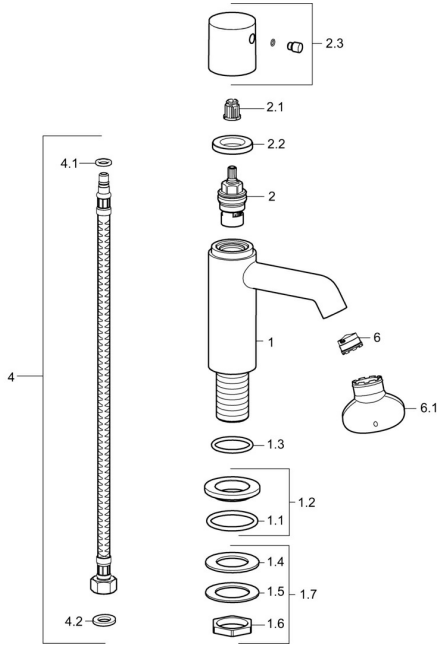

EAN: 4015474188402
static.hansa.com/51352178

Spare parts

SP51352172

	Name	Code
1.2	Cover flange Chrome	59913495
1.3	O-ring, d 36.09x d 3.53	59913396
1.7	Fixing set	59910729
2	Headpart, G1/2	59913491
2.1	Adapter White	59910235
2.2	Tightening nut, d35.5xM24x1	59912023
2.3	Lever Chrome	59913492
4	Flexible pipe, L=430, G3/8-M10x1	59912515
4.1	O-ring, d 7.65x1.78	59902337
4.2	Gasket, 9.5x14.4x2	59912551
6	Aerator, M18.5x1, TJ	59913366
6.1	Key for aerator, M18.5	59913367