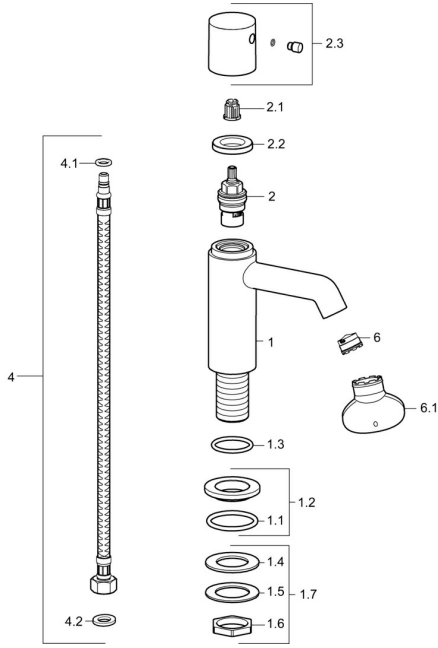

## Spare parts

### SP51352172

	Name	Code
1.2	Cover flange Chrome	59913495
1.3	O-ring, d 36.09x d 3.53	59913396
1.7	Fixing set	59910729
2	Headpart, G1/2	59913491
2.1	Adapter White	59910235
2.2	Tightening nut, d35.5xM24x1	59912023
2.3	Lever Chrome	59913492
4	Flexible pipe, L=430, G3/8-M10x1	59912515
4.1	O-ring, d 7.65x1.78	59902337
4.2	Gasket, 9.5x14.4x2	59912551
6	Aerator, M18.5x1, TJ	59913366
6.1	Key for aerator, M18.5	59913367