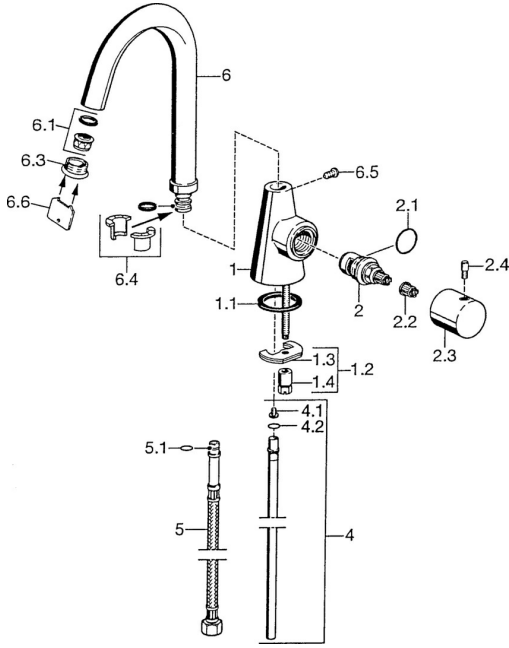

## Spare parts

### SP51352102

	Name	Code
1.1	Gasket, 37x48x3.5	59911422
1.2	Fixing set	59910749
1.3	Fixing plate	59904765
1.4	Screw, M8x1, SW13	59904766
2	Headpart, G3/4, 180°	59910383
2.1	O-ring, 23x1.78	59910693
2.2	Adapter White	59910235
2.3	Flow control handle Chrome	59912095
2.4	Lever, L=10 Chrome <b>Discontinued</b>	59912096
4	Pipe, d 10 mm, L=413	59911423
4.1	Attachment clamp <b>Discontinued</b>	59911416
4.2	O-ring, 9x2	59905095
5	Flexible pipe, L=370, G3/8 <b>Discontinued</b>	59911626
5.1	O-ring, d 6.75x1.78	59902351
6.1	Aerator, M22/24 A	59902081
6.3	Aerator, M24x1, (-2002) Chrome <b>Discontinued</b>	59912011
6.4	Sealing kit	59911884
6.5	Screw, M4x7	59902075