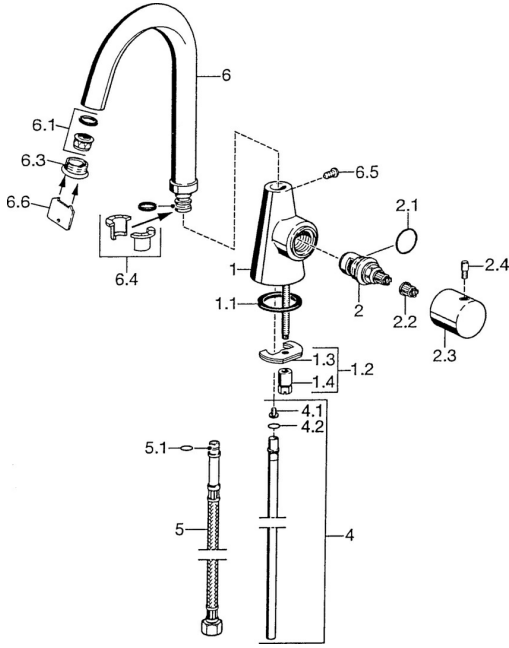

## Spare parts

### SP51352102

	Name	Code
1.1	Gasket, 37x48x3.5	59911422
1.2	Fixing set	59910749
1.3	Fixing plate	59904765
1.4	Screw, M8x1, SW13	59904766
2	Headpart, G3/4, 180°	59910383
2.1	O-ring, 23x1.78	59910693
2.2	Adapter White	59910235
2.3	Flow control handle Chrome	59912095
2.4	Lever, L=10 Chrome <span style="background-color: #cccccc;">Discontinued</span>	59912096
4	Pipe, d 10 mm, L=413	59911423
4.1	Attachment clamp <span style="background-color: #cccccc;">Discontinued</span>	59911416
4.2	O-ring, 9x2	59905095
5	Flexible pipe, L=370, G3/8 <span style="background-color: #cccccc;">Discontinued</span>	59911626
5.1	O-ring, d 6.75x1.78	59902351
6.1	Aerator, M22/24 A	59902081
6.3	Aerator, M24x1, (-2002) Chrome <span style="background-color: #cccccc;">Discontinued</span>	59912011
6.4	Sealing kit	59911884
6.5	Screw, M4x7	59902075