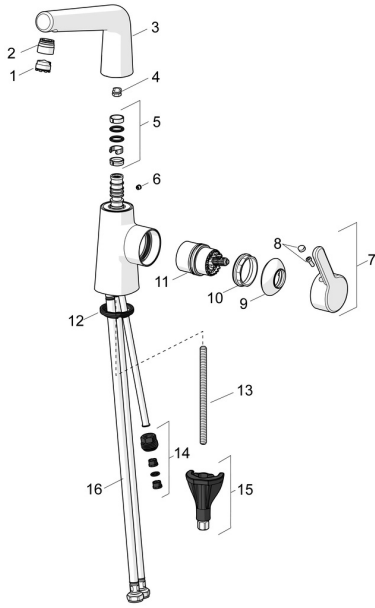

EAN: 4057304006425
static.hansa.com/51342201

Spare parts

SP51032283

	Name	Code
01	Aerator, M18.5x1, TJ	59913366
02	Fitting ring for aerator Chrome	59914645
03	Spout Chrome	1013094V
03	Spout Chrome Discontinued	59914651
04	Spout overturning stopper, 60° / 0°	59914264
04	Spout overturning stopper, 120° Discontinued	59914429
05	Sealing kit	59914263
06	Cover plug Chrome	59913762
07	Lever Chrome	59914652
08	Symbol plug	59914573
09	Covering cap Chrome	59914649
10	Tightening nut, M42x1.5, SW 38	59914128
11	Cartridge	59914665
12	Bottom seal	59914591
13	Fixing screw, M8x1, L=130	59914474
14	Nipple Discontinued	59914133
15	Fixing set	59914475
16	Flexible pipe, L=430, G3/8-M10x1, DN8 LH	59914653
N.I.	Pop-up waste Chrome	59911441
N.I.	Pop-up operating rod Chrome	59913459