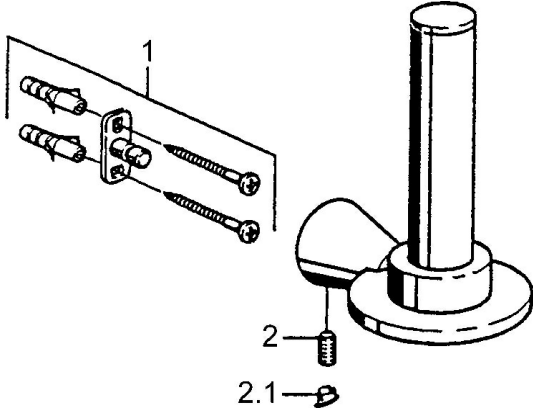

EAN: 4015474023611
static.hansa.com/51330900

Spare parts

SP51330900

	Name		Code
1	Fixing set Discontinued		59912081
2	Pin, M5x8 Discontinued		59912082
2.1	Cover plug Chrome Discontinued		59912083