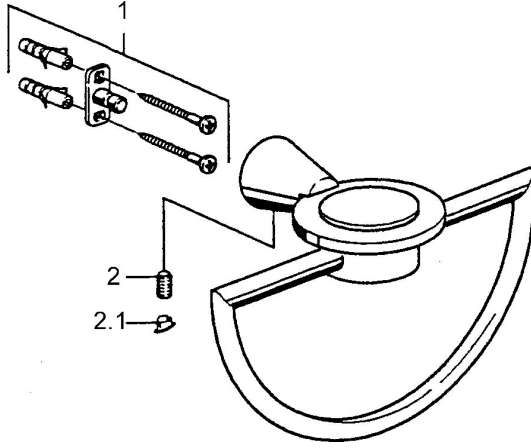

## Spare parts

### SP51310900

|     | Name  | Code     |
|-----|---|----------|
| 1   | Fixing set <span>Discontinued</span>        | 59912081 |
| 2   | Pin, M5x8 <span>Discontinued</span>         | 59912082 |
| 2.1 | Cover plug Chrome <span>Discontinued</span> | 59912083 |