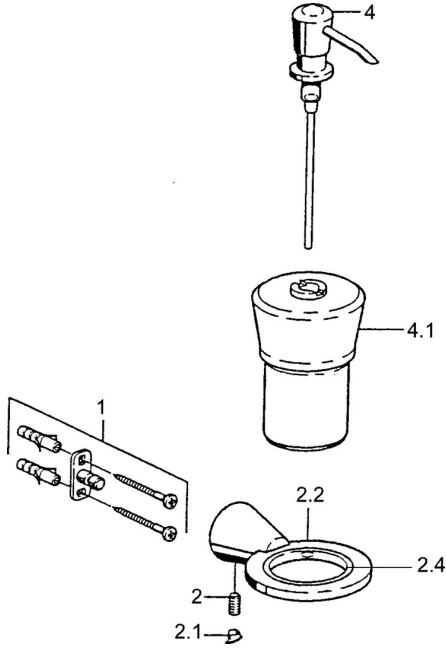

## Spare parts

### SP51300900

	Name	Code
1	Fixing set <span>Discontinued</span>	59912081
2	Pin, M5x8 <span>Discontinued</span>	59912082
2.1	Cover plug Chrome <span>Discontinued</span>	59912083
2.2	Glass holder (glass included) Chrome <span>Discontinued</span>	59912086
2.4	Ring, d 55 mm <span>Discontinued</span>	59912560
4	Lotion dispenser, (2004-) Chrome <span>Discontinued</span>	59911824
4.1	Lotion dispenser <span>Discontinued</span>	59912079