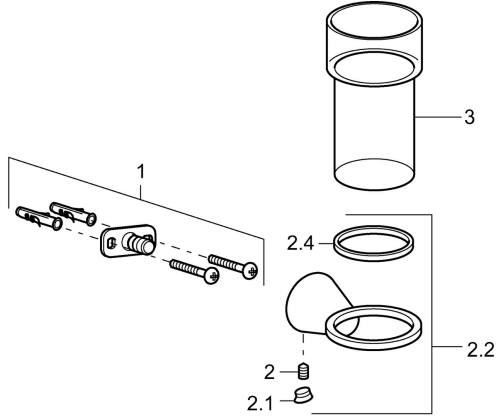

EAN: 4015474207141
static.hansa.com/51290970

Spare parts

SP51290970

	Name	Code
1	Fixing set Discontinued	59912081
2	Pin, M5x8 Discontinued	59912082
2.1	Cover plug Chrome Discontinued	59912083
2.2	Wall bracket Chrome Discontinued	59913503
3	Glass Discontinued	59912577