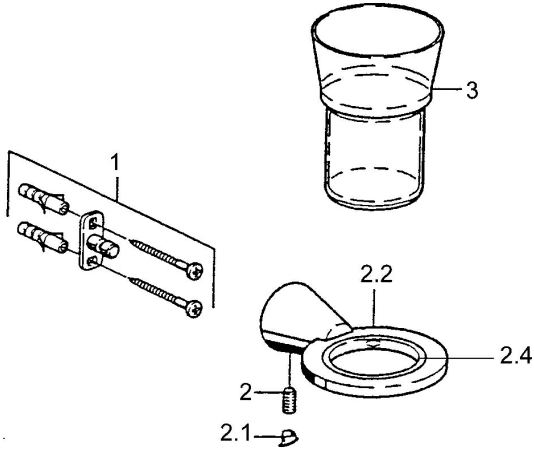

## Spare parts

### SP51290900

|     | Name   | Code     |
|-----|--|----------|
| 1   | Fixing set <b>Discontinued</b>                           | 59912081 |
| 2   | Pin, M5x8 <b>Discontinued</b>                            | 59912082 |
| 2.1 | Cover plug Chrome <b>Discontinued</b>                    | 59912083 |
| 2.2 | Glass holder (glass included) Chrome <b>Discontinued</b> | 59912086 |
| 2.4 | Ring, d 55 mm <b>Discontinued</b>                        | 59912560 |