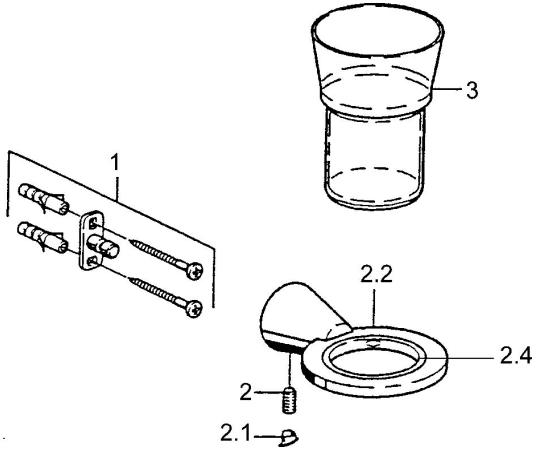

EAN: 4015474023499
static.hansa.com/51290900

Spare parts

SP51290900

	Name	Code
1	Fixing set Discontinued	59912081
2	Pin, M5x8 Discontinued	59912082
2.1	Cover plug Chrome Discontinued	59912083
2.2	Glass holder (glass included) Chrome Discontinued	59912086
2.4	Ring, d 55 mm Discontinued	59912560