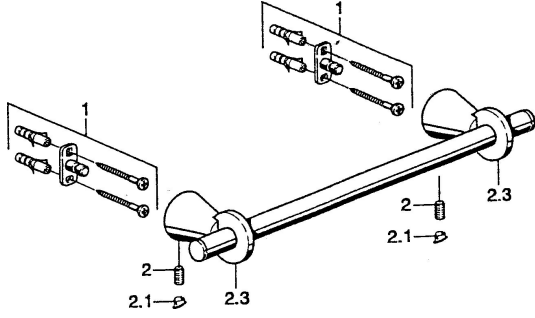

EAN: 4015474023451
static.hansa.com/5128090074

Spare parts

SP51260900

| | Name | Code |
|-----|---|----------|
| 1 | Fixing set Discontinued | 59912081 |
| 2 | Pin, M5x8 Discontinued | 59912082 |
| 2.1 | Cover plug Chrome Discontinued | 59912083 |
| 2.3 | Wall bracket Chrome Discontinued | 59912090 |