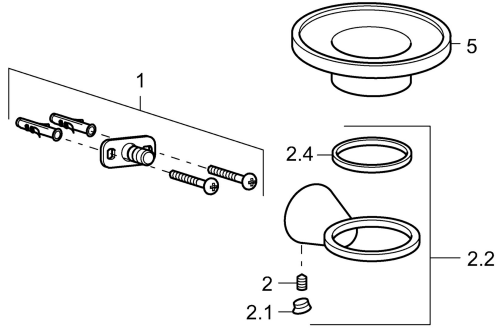

EAN: 4015474207158
static.hansa.com/51270970

Spare parts

SP51270970

	Name	Code
1	Fixing set Discontinued	59912081
2	Pin, M5x8 Discontinued	59912082
2.1	Cover plug Chrome Discontinued	59912083
2.2	Wall bracket Chrome Discontinued	59913503
5	Soap tray Discontinued	59913505