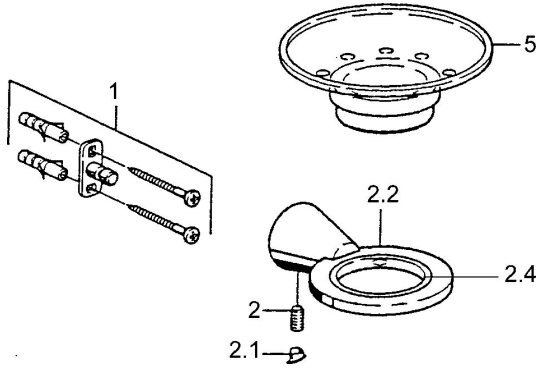

## Spare parts

### SP51270900

	Name	Code
1	Fixing set <span>Discontinued</span>	59912081
2	Pin, M5x8 <span>Discontinued</span>	59912082
2.1	Cover plug Chrome <span>Discontinued</span>	59912083
2.2	Glass holder (glass included) Chrome <span>Discontinued</span>	59912086
2.4	Ring, d 55 mm <span>Discontinued</span>	59912560
5	Soap tray <span>Discontinued</span>	59912078