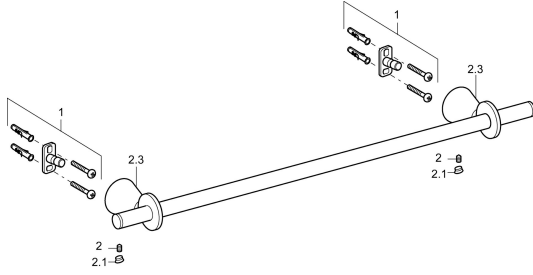

EAN: 4015474207301
static.hansa.com/51260970

Spare parts

SP51280970

| | Name | | Code |
|-----|---------------------|--------------|----------|
| 1 | Fixing set | Discontinued | 59912081 |
| 2 | Pin, M5x8 | Discontinued | 59912082 |
| 2.1 | Cover plug Chrome | Discontinued | 59912083 |
| 2.3 | Wall bracket Chrome | Discontinued | 59912090 |