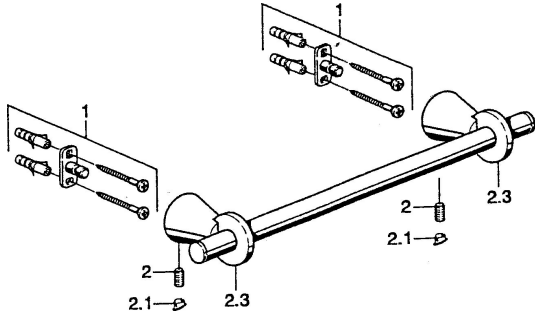

## Spare parts

### SP51260900

	Name	Code
1	Fixing set <span style="background-color: #cccccc;">Discontinued</span>	59912081
2	Pin, M5x8 <span style="background-color: #cccccc;">Discontinued</span>	59912082
2.1	Cover plug Chrome <span style="background-color: #cccccc;">Discontinued</span>	59912083
2.3	Wall bracket Chrome <span style="background-color: #cccccc;">Discontinued</span>	59912090