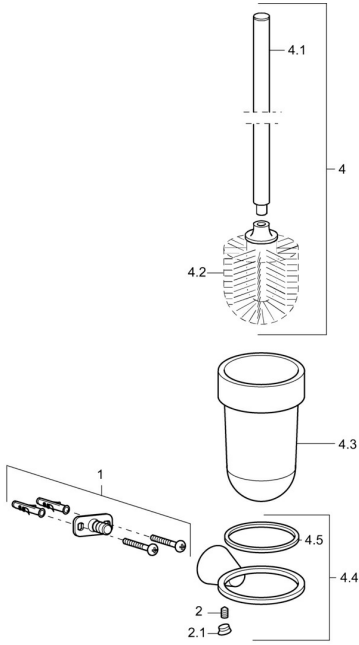

EAN: 4015474207493
static.hansa.com/51250970

Spare parts

SP51250970

	Name	Code
1	Fixing set Discontinued	59912081
2	Pin, M5x8 Discontinued	59912082
2.1	Cover plug Chrome Discontinued	59912083
4	Toilet brush Discontinued	59913512
4.2	WC brush and holder Discontinued	59913510
4.3	Glass Discontinued	59912838
4.4	Hand shower holder Chrome Discontinued	59913513