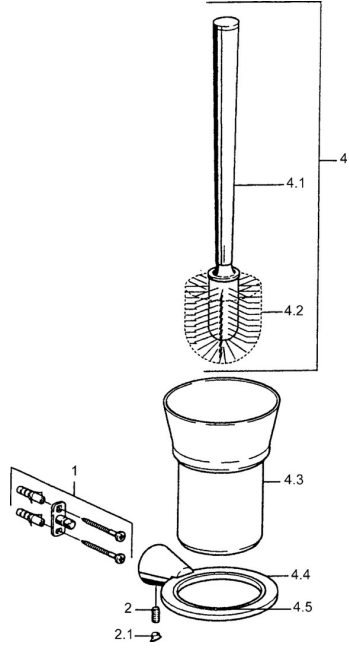

EAN: 4015474023376
static.hansa.com/5125090074

Spare parts

SP51250900

	Name	Code
1	Fixing set Discontinued	59912081
2	Pin, M5x8 Discontinued	59912082
2.1	Cover plug Chrome Discontinued	59912083
4	Toilet brush Chrome Discontinued	59912076
4.2	Brush, M 12	59911637
4.4	WC brush and holder Chrome Discontinued	59912088
4.5	Ring, d 85 mm Discontinued	59912567