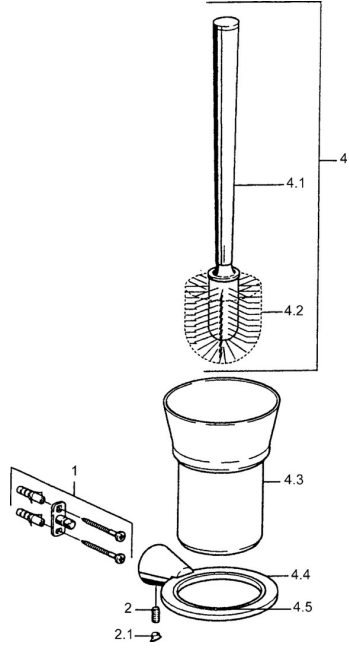

## Spare parts

### SP51250900

	Name	Code
1	Fixing set <span style="background-color: #cccccc;">Discontinued</span>	59912081
2	Pin, M5x8 <span style="background-color: #cccccc;">Discontinued</span>	59912082
2.1	Cover plug Chrome <span style="background-color: #cccccc;">Discontinued</span>	59912083
4	Toilet brush Chrome <span style="background-color: #cccccc;">Discontinued</span>	59912076
4.2	Brush, M 12	59911637
4.4	WC brush and holder Chrome <span style="background-color: #cccccc;">Discontinued</span>	59912088
4.5	Ring, d 85 mm <span style="background-color: #cccccc;">Discontinued</span>	59912567