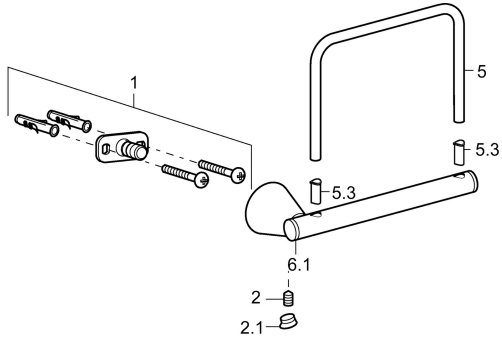

## Spare parts

### SP51240970

	Name	Code
1	Fixing set <span>Discontinued</span>	59912081
2	Pin, M5x8 <span>Discontinued</span>	59912082
2.1	Cover plug Chrome <span>Discontinued</span>	59912083
5	Toilet paper holder Chrome <span>Discontinued</span>	59912093
5.3	Slide for shower rail <span>Discontinued</span>	59913509
6.1	Cap Chrome <span>Discontinued</span>	59912835