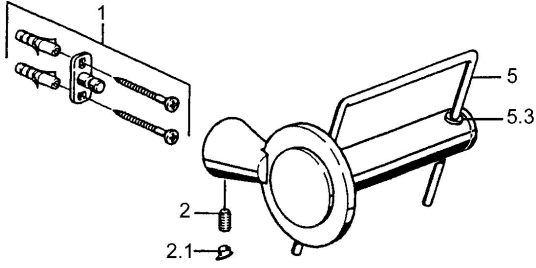

## Spare parts

### SP51240900

|     | Name   | Code     |
|-----|--|----------|
| 1   | Fixing set <span>Discontinued</span>                 | 59912081 |
| 2   | Pin, M5x8 <span>Discontinued</span>                  | 59912082 |
| 2.1 | Cover plug Chrome <span>Discontinued</span>          | 59912083 |
| 5   | Toilet paper holder Chrome <span>Discontinued</span> | 59912093 |
| 5.3 | Slide for shower rail <span>Discontinued</span>      | 59912568 |