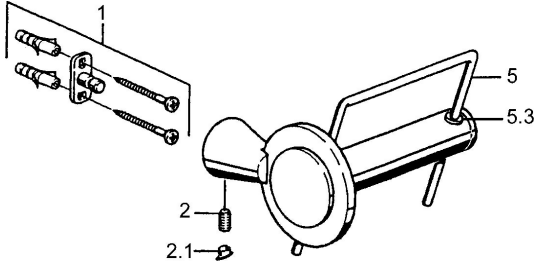

EAN: 4015474023345
static.hansa.com/51240900

Spare parts

SP51240900

	Name		Code
1	Fixing set Discontinued		59912081
2	Pin, M5x8 Discontinued		59912082
2.1	Cover plug Chrome Discontinued		59912083
5	Toilet paper holder Chrome Discontinued		59912093
5.3	Slide for shower rail Discontinued		59912568