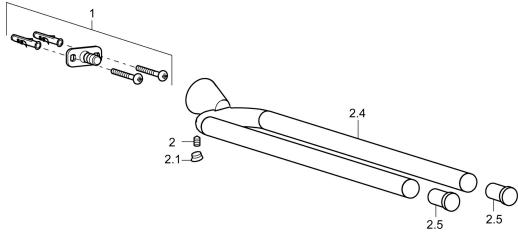

EAN: 4015474207240
static.hansa.com/51230970

Spare parts

SP51230970

	Name		Code
1	Fixing set	Discontinued	59912081
2	Pin, M5x8	Discontinued	59912082
2.1	Cover plug Chrome	Discontinued	59912083
2.4	Towel rail	Discontinued	59913506