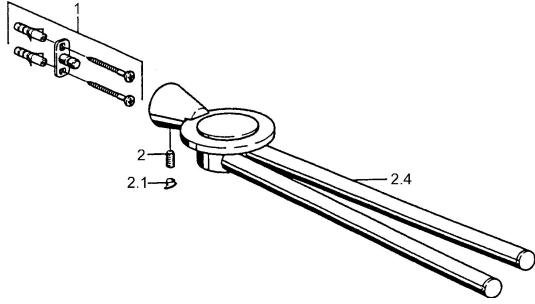

EAN: 4015474023307
static.hansa.com/5123090074

Spare parts

SP51230900

	Name		Code
1	Fixing set	Discontinued	59912081
2	Pin, M5x8	Discontinued	59912082
2.1	Cover plug Chrome	Discontinued	59912083
2.4	Towel rail Chrome	Discontinued	59912092