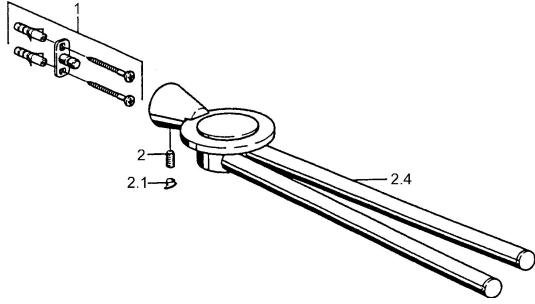

## Spare parts

### SP51230900

|     | Name              |              | Code     |
|-----|-------------------|--------------|----------|
| 1   | Fixing set        | Discontinued | 59912081 |
| 2   | Pin, M5x8         | Discontinued | 59912082 |
| 2.1 | Cover plug Chrome | Discontinued | 59912083 |
| 2.4 | Towel rail Chrome | Discontinued | 59912092 |