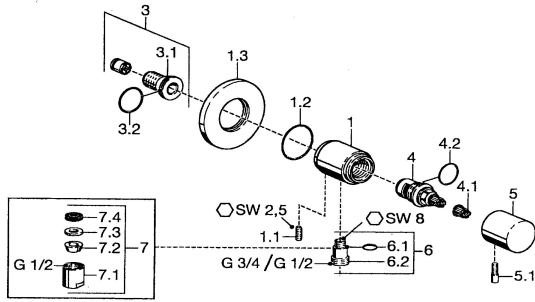

EAN: 4015474035126
static.hansa.com/5122020274

Spare parts

SP51220102

	Name	Code
1.1	Screw, M6x9 Discontinued	59911237
1.3	Cover flange Chrome Discontinued	59912134
2	Non-return valve	59905714
3	Connection nipple, G1/2	59911229
3.2	O-ring, d 25x2.5	59905053
4	Headpart, G1/2, 180°	59911103
4.1	Adapter White	59910235
5	Flow control handle Chrome	59912095
5.1	Lever, L=10 Chrome Discontinued	59912096
6	Connector	59906277
6.1	O-ring, d 11x1.5 Discontinued	59911253