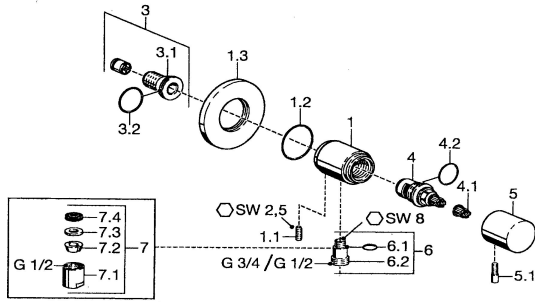

EAN: 4015474035133
static.hansa.com/51220202

Spare parts

SP51220102

	Name	Code
1.1	Screw, M6x9 Discontinued	59911237
1.3	Cover flange Chrome Discontinued	59912134
2	Non-return valve	59905714
3	Connection nipple, G1/2	59911229
3.2	O-ring, d 25x2.5	59905053
4	Headpart, G1/2, 180°	59911103
4.1	Adapter White	59910235
5	Flow control handle Chrome	59912095
5.1	Lever, L=10 Chrome Discontinued	59912096
6	Connector	59906277
6.1	O-ring, d 11x1.5 Discontinued	59911253