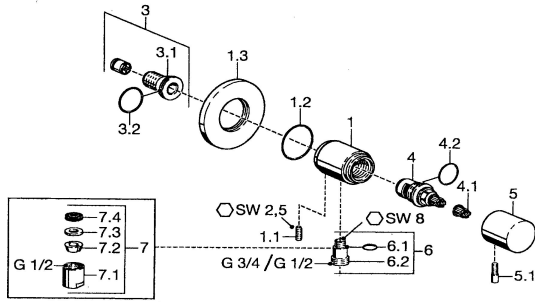

EAN: 4015474023246
static.hansa.com/5122010274

Spare parts

SP51220102

	Name	Code
1.1	Screw, M6x9 Discontinued	59911237
1.3	Cover flange Chrome Discontinued	59912134
2	Non-return valve	59905714
3	Connection nipple, G1/2	59911229
3.2	O-ring, d 25x2.5	59905053
4	Headpart, G1/2, 180°	59911103
4.1	Adapter White	59910235
5	Flow control handle Chrome	59912095
5.1	Lever, L=10 Chrome Discontinued	59912096
6	Connector	59906277
6.1	O-ring, d 11x1.5 Discontinued	59911253