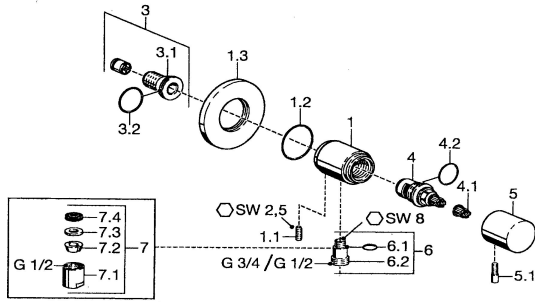

EAN: 4015474023239
static.hansa.com/51220102

Spare parts

SP51220102

	Name	Code
1.1	Screw, M6x9 Discontinued	59911237
1.3	Cover flange Chrome Discontinued	59912134
2	Non-return valve	59905714
3	Connection nipple, G1/2	59911229
3.2	O-ring, d 25x2.5	59905053
4	Headpart, G1/2, 180°	59911103
4.1	Adapter White	59910235
5	Flow control handle Chrome	59912095
5.1	Lever, L=10 Chrome Discontinued	59912096
6	Connector	59906277
6.1	O-ring, d 11x1.5 Discontinued	59911253