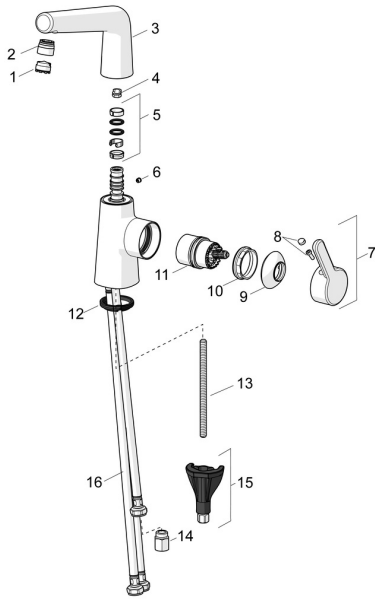

EAN: 4057304007538
static.hansa.com/51211183

Spare parts

SP51211183

	Name	Code
01	Aerator, M18.5x1	59913489
02	Fitting ring for aerator Chrome	59914645
03	Spout Chrome	1013094V
03	Spout Chrome Discontinued	59914651
04	Spout overturning stopper, 60° / 0°	59914264
04	Spout overturning stopper, 120° Discontinued	59914429
05	Sealing kit	59914263
06	Cover plug Chrome	59913762
07	Lever Chrome	59914652
08	Symbol plug	59914573
09	Covering cap Chrome	59914649
10	Tightening nut, M42x1.5, SW 38	59914128
11	Cartridge, low pressure, 4.0	59914670
12	Bottom seal	59914591
13	Fixing screw, M8x1, L=130	59914474
14	Flow limiter, G3/8 Chrome Discontinued	59914666
15	Fixing set	59914475
16	Flexible pipe, L=550, G3/8-M8x1 LH Discontinued	59914680