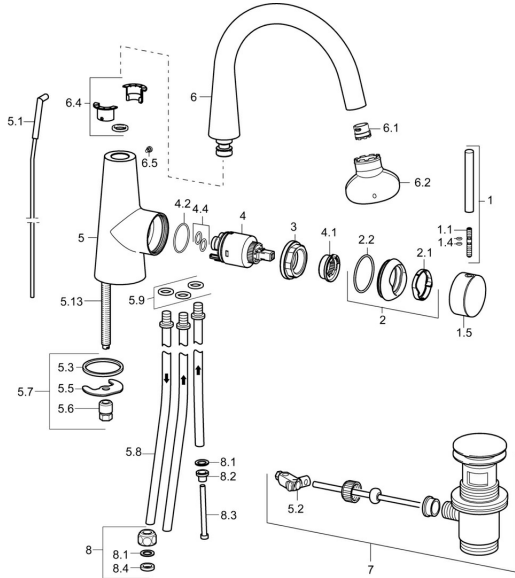

EAN: 4015474171978
static.hansa.com/51211173

Spare parts

SP51211173

	Name	Code
1	Lever, 70 mm	59913331
1.1	Screw, M5x35	59913299
1.4	O-ring, d 3x1.5	59913100
1.5	Cap Black Discontinued	59913329
1.5	Cap White Discontinued	59913330
1.5	Cap Chrome	59913328
2	Covering cap Chrome	59913364
2.1	Bearing ring	59913363
2.2	O-ring, d 38x2	59913212
3	Screw, M42x1, SW34	59913365
4	Cartridge, 3.5 Eco	59912324
4	Cartridge, 3.5 Classic	59913075
4.1	Temperature adjustment limiter	59912325
4.2	O-ring, d 28.24x2.62 Discontinued	59912590
4.4	O-ring, d 10.10x1.60 Discontinued	59905072
5.1	Lever for pop-up waste Chrome	59913362
5.2	Swivel joint	59904624
5.3	O-ring, d 36.09x d 3.53	59913396
5.5	Fixing plate	59904765
5.6	Screw, M8x1, SW13	59904766
5.7	Fixing set	59910749
5.8	Pipe, M8x1, L=560	59912806
5.9	O-ring, 6x14	59913266
5.13	Fixing screw, M8x1, L=140	59912474
6	Spout Chrome Discontinued	59913437
6.1	Aerator, M18.5x1	59913489
6.1	Aerator, M16.5x1 (-2011) Discontinued	59913438
6.2	Key for aerator, M16.5x1	59913242
6.2	Key for aerator, M18.5	59913367
6.4	Sealing kit	59911884
6.5	Screw, M4x7	59902075
7	Pop-up waste Chrome	59911441
8	Fitting nut	59904969
8.1	Sealing kit, 14.9x8.5x1	59902352
8.2	Sealing kit, 10x8	59902272
8.3	Hose	59902151
8.4	Gasket, 15x8x4 Discontinued	59902270
N.I.	Key, SW30/34	59912108