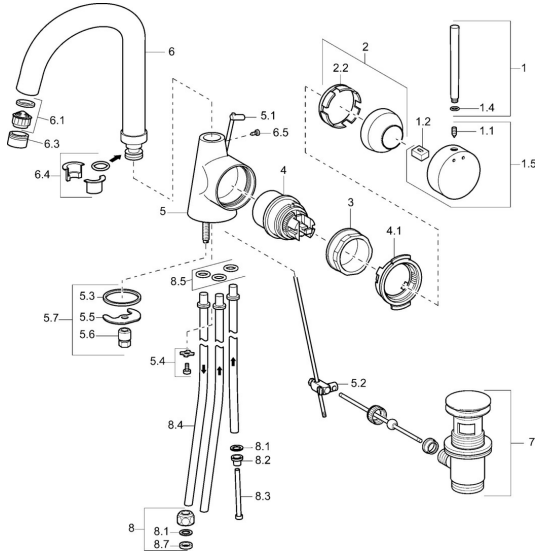

EAN: 4015474066342
static.hansa.com/51211101

Spare parts

SP51211101

	Name	Code
1	Lever, 80 mm Chrome Discontinued	59912122
1	Lever, 60 mm Chrome Discontinued	59911882
1.1	Screw, M5x8, SW2.5	59904755
1.2	Bushing	59904778
1.4	O-ring, d 6x1	59912136
1.5	Cap Chrome Discontinued	59911885
2	Covering cap Chrome	59906563
2.2	Fixing sleeve	59906695
3	Eye screw, M50x1, SW45	59904775
4	Cartridge, 4.8 eco	59904601
4.1	Hot water limiter	59904759
5.1	Pop-up operating rod Chrome Discontinued	59912549
5.2	Swivel joint	59904624
5.3	Gasket, 37x48x3.5	59911422
5.4	Attachment clamp Discontinued	59911416
5.5	Fixing plate	59904765
5.6	Screw, M8x1, SW13	59904766
5.7	Fixing set	59910749
6	Spout, L=145 mm Discontinued	59911879
6.1	Aerator, M22/24, ND	59901553
6.3	Aerator and key, M24x1, (2002-) Chrome	59912225
6.4	Sealing kit	59911884
6.5	Screw, M4x7	59902075
7	Pop-up waste Chrome	59911441
8	Fitting nut	59904969
8.1	Sealing kit, 14.9x8.5x1	59902352
8.2	Sealing kit, 10x8	59902272
8.3	Hose	59902151
8.4	Pipe, 8x530 Discontinued	59911895
8.7	Gasket, 15x8x4 Discontinued	59902270