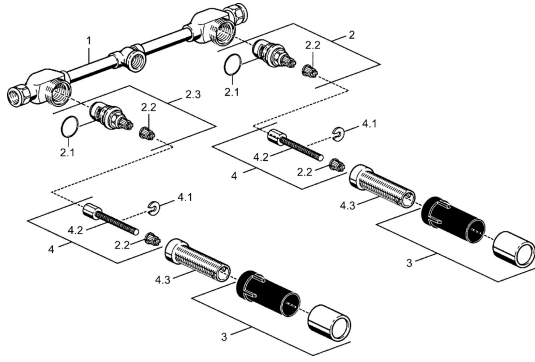

## Spare parts

### SP51200100

	Name	Code
2	Headpart, G3/4	59912164
2.1	O-ring, 23x1.78	59910693
2.2	Adapter White	59910235
2.3	Headpart, G3/4	59912165
3	Protective cap	59910667
4	Inside spindle	59910379
4.1	Ring	59910694
4.3	Threaded sleeve, M24x1.5	59910100