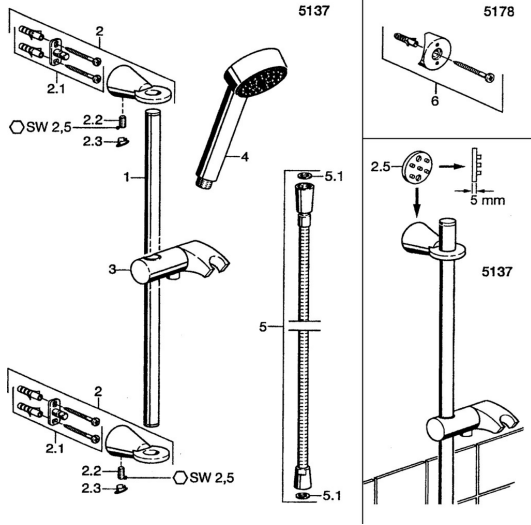

Spare parts

SP51370190

	Name		Code
2	Wall bracket Chrome	Discontinued	59912090
2.1	Fixing set	Discontinued	59912081
2.2	Pin, M5x8	Discontinued	59912082
2.3	Cover plug Chrome	Discontinued	59912083
2.5	Supply, L=5 Chrome	Discontinued	59912462
3	Hand shower holder Chrome	Discontinued	59912085
4	Hand shower Chrome	Discontinued	51170200
5	Shower hose, L=1600 Chrome		04120500
5.1	Gasket ring, d 21x12x2		59912304
6	Installation kit Chrome	Discontinued	51780900