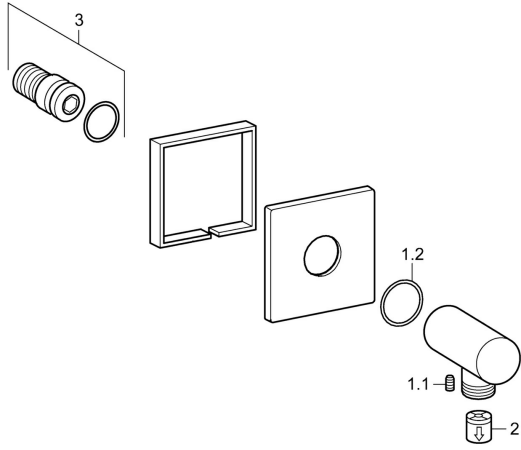

EAN: 4057304015663
static.hansa.com/5118017033

Spare parts

SP5118017033

	Name	Code
1.1	Screw, M5x6, SW2.5	59912617
1.2	O-ring, d 27x2	59901532
2	Non-return valve	59905714
3	Thread nipple	59913658