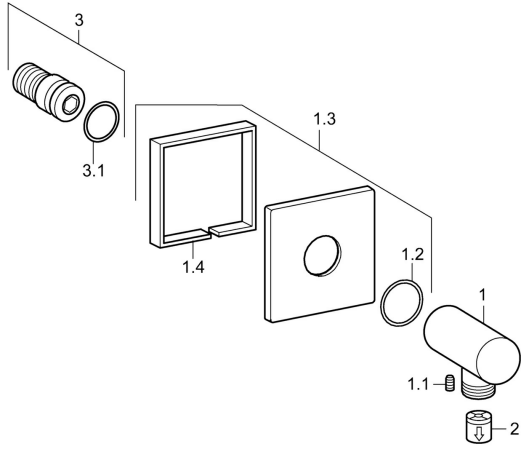

## Spare parts

### SP51180170

	Name	Code
1.1	Screw, M5x6, SW2.5	59912617
1.2	O-ring, d 27x2	59901532
1.3	Cover plate, 75x75 mm Chrome	59913326
2	Non-return valve	59905714
3	Thread nipple	59913658
N.I.	Fixing part	59913599