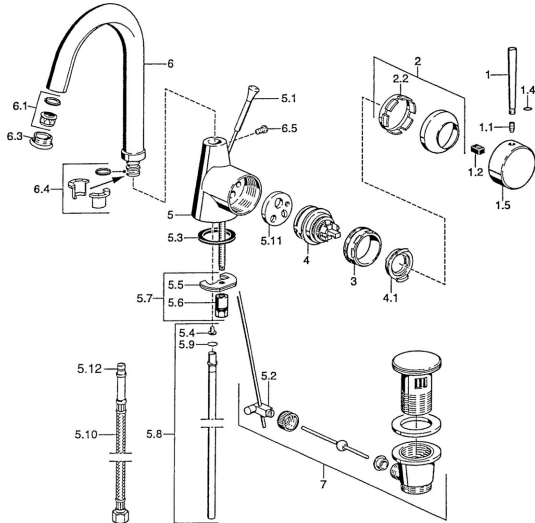

## Spare parts

### SP51032101

	Name	Code
1	Lever, L=60 Blue <b>Discontinued</b>	59912148
1	Lever, 60 mm Chrome <b>Discontinued</b>	59911882
1	Lever, 80 mm Chrome <b>Discontinued</b>	59912122
1.1	Screw, M5x8, SW2.5	59904755
1.2	Bushing	59904778
1.4	O-ring, d 6x1	59912136
1.5	Cap Chrome <b>Discontinued</b>	59911885
2	Covering cap Chrome	59906563
2.2	Fixing sleeve	59906695
3	Eye screw, M50x1, SW45	59904775
4	Cartridge, 4.8 eco	59904601
4.1	Hot water limiter	59904759
5.1	Pop-up operating rod Chrome <b>Discontinued</b>	59911887
5.2	Swivel joint	59904624
5.3	Gasket, 37x48x3.5	59911422
5.4	Attachment clamp <b>Discontinued</b>	59911416
5.5	Fixing plate	59904765
5.6	Screw, M8x1, SW13	59904766
5.7	Fixing set	59910749
5.8	Pipe, d 10 mm, L=413	59911423
5.9	O-ring, 9x2	59905095
5.10	Flexible pipe, L=370, G3/8 <b>Discontinued</b>	59911626
5.11	Adapter <b>Discontinued</b>	59911894
6	Spout, L=145 mm <b>Discontinued</b>	59911879
6.1	Aerator, M22/24 A	59902081
6.3	Aerator, M24x1, (-2002) Chrome <b>Discontinued</b>	59912011
6.3	Aerator and key, M24x1, (2002-) Chrome	59912225
6.4	Sealing kit	59911884
6.5	Screw, M4x7	59902075
7	Pop-up waste Chrome	59911441