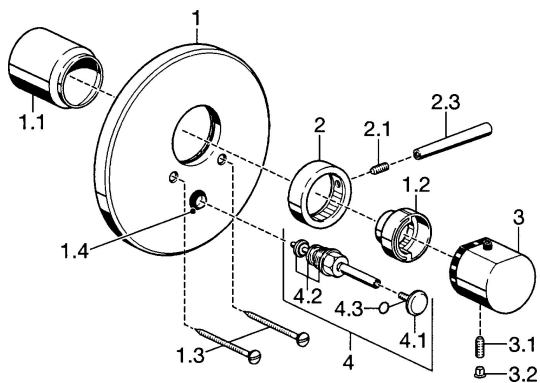

## Reserveonderdelen

### SP51149102

|      | Naam  | Code     |
|------|---|----------|
| 1    | Afdekplaat Chroom <span style="background-color: #cccccc;">Stopgezet</span> | 59912125 |
| 1.1  | Kap Chroom  | 59911570 |
| 1.2  | Temperature adjustment limiter Chroom                                       | 59906355 |
| 1.3  | Schroef, M5x65 Chroom   | 59904847 |
| 1.4  | Kapmet begrenzer keuken   | 59904846 |
| 2    | Debiethendel Chroom   | 59912130 |
| 2.1  | Schroef, M6x20  | 59911228 |
| 2.3  | Hendel, 80 mm Chroom  | 59912128 |
| 3    | Temperatuur hendel Chroom   | 59912126 |
| 3.1  | Schroef, M6x9.5   | 59901609 |
| 3.2  | Binnendeel temperatuurhendel Chroom   | 59911840 |
| 3.3  | Rebound pin   | 59912005 |
| 4    | Omsteller Chroom  | 59911156 |
| 4.2  | Dichting  | 59904791 |
| 4.3  | O-ring, d 4x1   | 59902331 |
| N.I. | Inbouwverlengstuk compleet, 35 mm   | 59911438 |