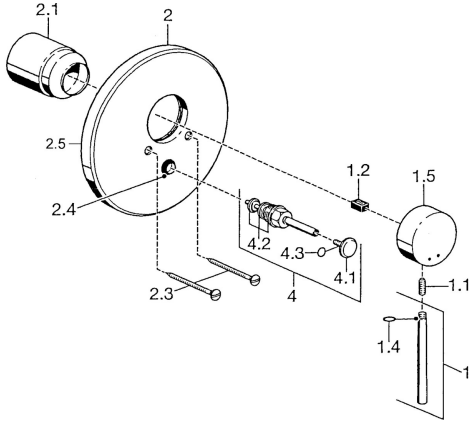

EAN: 4015474021679
static.hansa.com/5111910174

Spare parts

SP51119101

	Name		Code
1	Lever, 80 mm Chrome	Discontinued	59912122
1.1	Screw, M5x8, SW2.5		59904755
1.2	Bushing		59904778
1.4	O-ring, d 6x1		59912136
1.5	Covering cap Chrome	Discontinued	59912143
2	Cover plate Chrome	Discontinued	59912125
2.1	Covering cap Chrome		59904820
2.3	Screw, M5x65 Chrome		59904847
2.4	Flow limiting cap		59904846
4	Diverter Chrome		59911156
4.2	Sealing kit		59904791
4.3	O-ring, d 4x1		59902331
N.I.	Raising kit, 20 mm		59904983