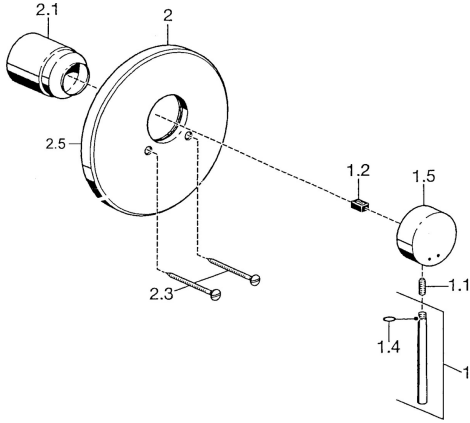

EAN: 4015474021631
static.hansa.com/5110910174

Spare parts

SP51109101

	Name		Code
1	Lever, 80 mm Chrome	Discontinued	59912122
1.1	Screw, M5x8, SW2.5		59904755
1.2	Bushing		59904778
1.4	O-ring, d 6x1		59912136
1.5	Covering cap Chrome	Discontinued	59912143
2	Cover plate, d 188 mm Chrome		59912124
2.1	Covering cap Chrome		59904820
2.3	Screw, M5x65 Chrome		59904847
N.I.	Raising kit, 20 mm		59904983