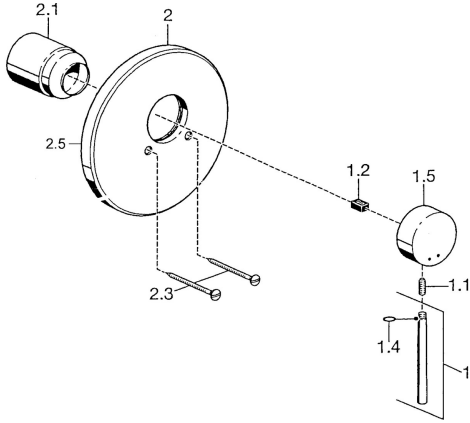

EAN: 4015474021624
static.hansa.com/51109101

Spare parts

SP51109101

	Name		Code
1	Lever, 80 mm Chrome	Discontinued	59912122
1.1	Screw, M5x8, SW2.5		59904755
1.2	Bushing		59904778
1.4	O-ring, d 6x1		59912136
1.5	Covering cap Chrome	Discontinued	59912143
2	Cover plate, d 188 mm Chrome		59912124
2.1	Covering cap Chrome		59904820
2.3	Screw, M5x65 Chrome		59904847
N.I.	Raising kit, 20 mm		59904983