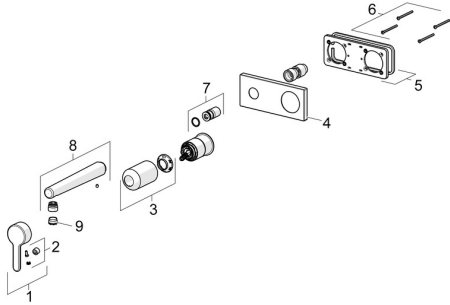

EAN: 4057304006647
static.hansa.com/51092183

Spare parts

SP51092183

	Name	Code
01	Lever Chrome	59914574
02	Symbol plug	59914573
03	Cover sleeve Chrome	59914572
04	Cover plate, 175x75 Chrome	59913866
05	Cover plate holder	59913697
06	Screw, M4x55	59913698
07	Threaded sleeve, G1/2	59913865
08	Spout Chrome	59914679
09	Aerator, M18.5x1, TJ	59913366