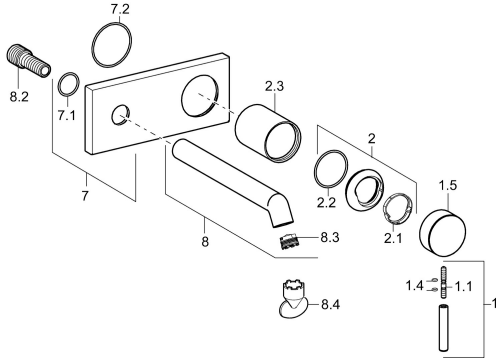

## Spare parts

### SP51092173

	Name	Code
1	Lever, L=50, M5 IG	59913335
1.1	Screw, M5x35	59913299
1.4	O-ring, d 3x1.5	59913100
1.5	Cap Chrome	59913332
1.5	Cap White <span style="background-color: #cccccc;">Discontinued</span>	59913334
1.5	Cap Black <span style="background-color: #cccccc;">Discontinued</span>	59913333
2	Covering cap Chrome	59913364
2.1	Bearing ring	59913363
2.2	O-ring, d 38x2	59913212
2.3	Cover sleeve Chrome	59913375
7	Cover plate Chrome	59913444
8	Spout, L=200 Chrome	59913441
8.2	Connection nipple, M15x1,5xG1/2, SW 8	59913241
8.3	Aerator, M18.5x1, TJ	59913366
8.4	Key for aerator, M18.5	59913367