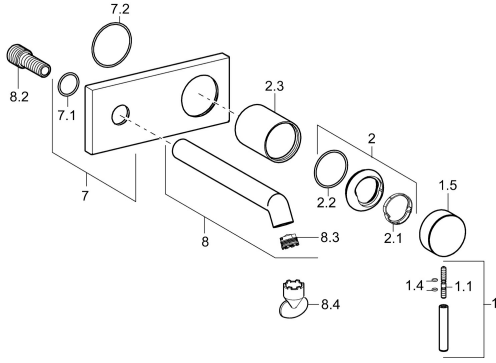

EAN: 4015474181304
static.hansa.com/51092177

Spare parts

SP51092173

	Name	Code
1	Lever, L=50, M5 IG	59913335
1.1	Screw, M5x35	59913299
1.4	O-ring, d 3x1.5	59913100
1.5	Cap Chrome	59913332
1.5	Cap White Discontinued	59913334
1.5	Cap Black Discontinued	59913333
2	Covering cap Chrome	59913364
2.1	Bearing ring	59913363
2.2	O-ring, d 38x2	59913212
2.3	Cover sleeve Chrome	59913375
7	Cover plate Chrome	59913444
8	Spout, L=200 Chrome	59913441
8.2	Connection nipple, M15x1,5xG1/2, SW 8	59913241
8.3	Aerator, M18.5x1, TJ	59913366
8.4	Key for aerator, M18.5	59913367